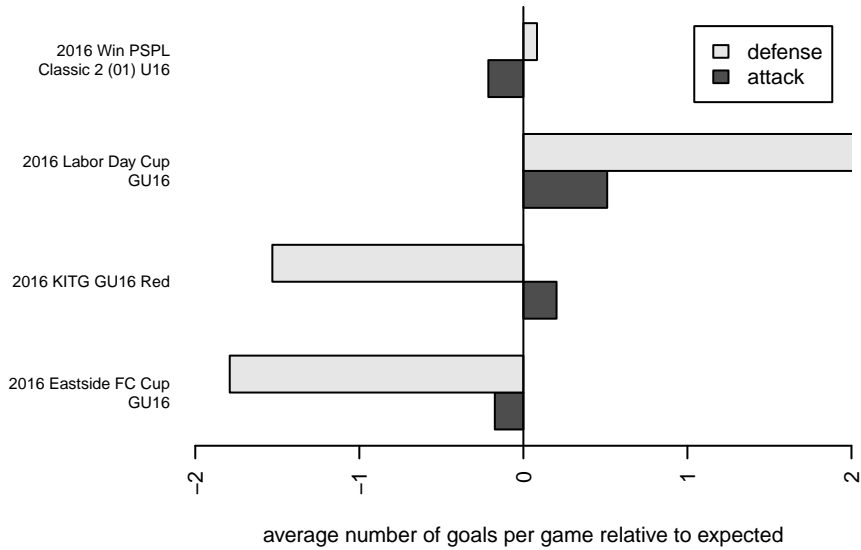

Venues played:  
 2016 KITG GU16 Red  
 2016 Eastside FC Cup GU16  
 2016 Tyee Cup G00-01 Gold  
 2016 Labor Day Cup GU16  
 2016 Win PSPL Classic 2 (01) U16  
 2016 WA Cup Bronze Division

**SGESC Fusion G01**  
 Dots are actual minus expected GF (blue circles) and GA (red triangles).  
 Blue line is smoothed change in attack strength. Red is smoothed change in defense strength.

**attack and defense variance (black dot)  
relative to other teams  
and top 10 in region**

**attack and defense rating  
relative to others at age  
and all opponents in last 13 months**

**attack and defense rating  
relative to others at age  
and all opponents in last 13 months**

**Performance relative to 13 month average**

**Performance relative to 13 month average**

Distribution of opponents  
 Red = Lose zone, Blue = Win zone, Green = Even  
 Black line separates win/lose zones