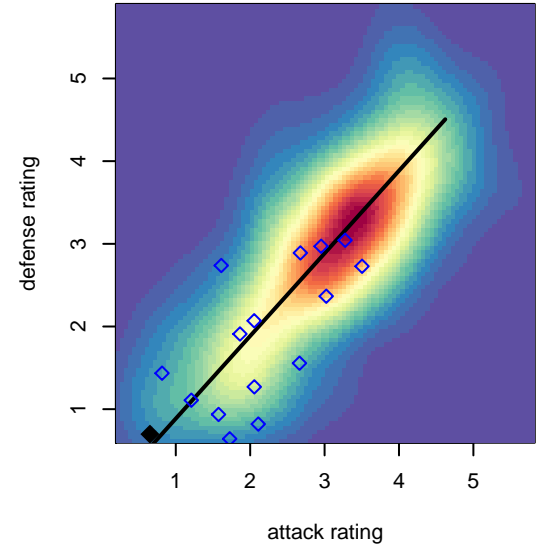

# SGESC Fusion G01

Spanaway Graham Eatonville SC  
 Graham, WA  
 G01 total strength=995  
 attack=1.92 defense=2.01  
 spr league = Win PSPL Classic 2 (01) U16  
 notes= Campbell 2016

alt names used:  
 SGESC Fusion G01  
 SGESC Fusion 01

Venues played:  
 2016 KITG GU16 Red  
 2016 Eastside FC Cup GU16  
 2016 Tyee Cup G00-01 Gold  
 2016 Labor Day Cup GU16  
 2016 Win PSPL Classic 2 (01) U16  
 2016 WA Cup Bronze Division

**SGESC Fusion G01**  
 Dots are actual minus expected GF (blue circles) and GA (red triangles).  
 Blue line is smoothed change in attack strength. Red is smoothed change in defense strength.

**attack and defense variance (black dot)  
relative to other teams  
and top 10 in region**

**attack and defense rating  
relative to others at age  
and all opponents in last 13 months**

**attack and defense rating  
relative to others at age  
and all opponents in last 13 months**

**Performance relative to 13 month average**

**Performance relative to 13 month average**

Distribution of opponents  
 Red = Lose zone, Blue = Win zone, Green = Even  
 Black line separates win/lose zones